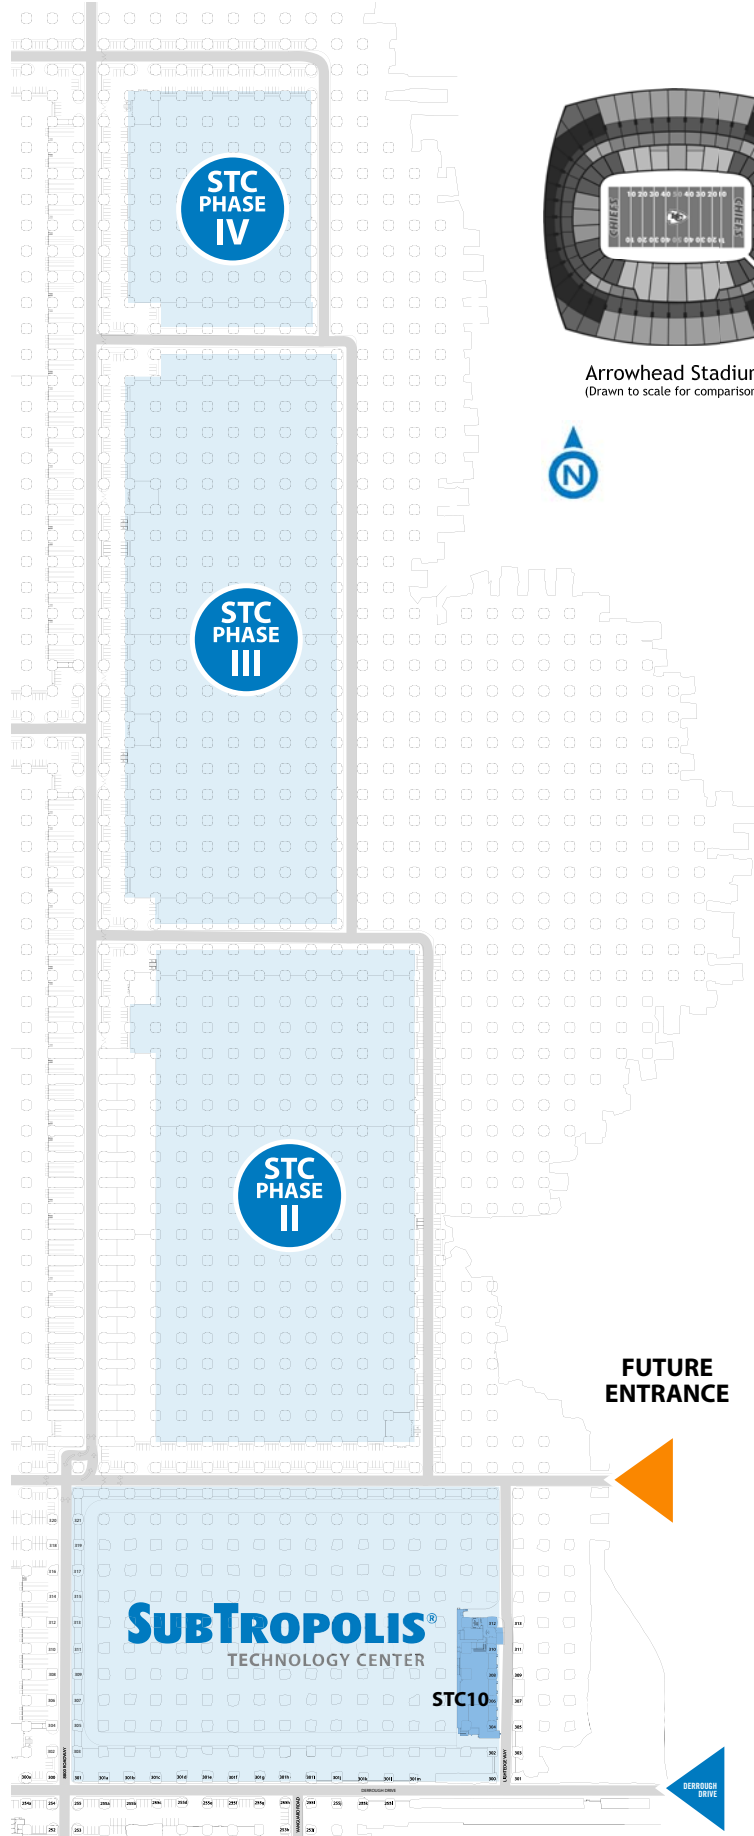

# ULTIMATE BUILD-OUT = 2,000,000 SF

**EMPIRE STATE BUILDING**

**Arrowhead Stadium**  
(Drawn to scale for comparison.)